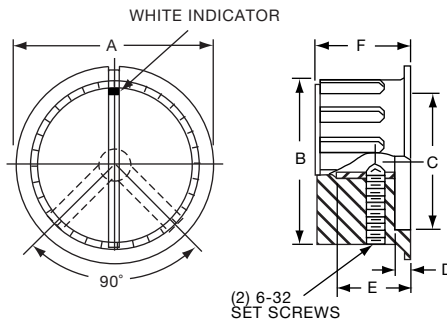

PKX SERIES

Tyco Ribbed Body, Matte Finish with White Square Indicator on Top							
Electronics	Alcoswitch	A	B	C	D	E	F
1-1437625-1	PKX100B1/4	1.17(29.7)	.970(24.6)	.780(19.81)	.114(2.90)	.570(14.48)	.674(17.12)
1-1437625-2	PKX110B1/4	1.37(34.8)	1.120(28.45)	.940(23.88)	.100(2.54)	.527(13.38)	.705(17.91)
1-1437625-3	PKX130B1/4	1.57(40.0)	1.308(33.22)	1.09(27.6)	.118(3.00)	.623(15.82)	.750(19.05)

K

P Series